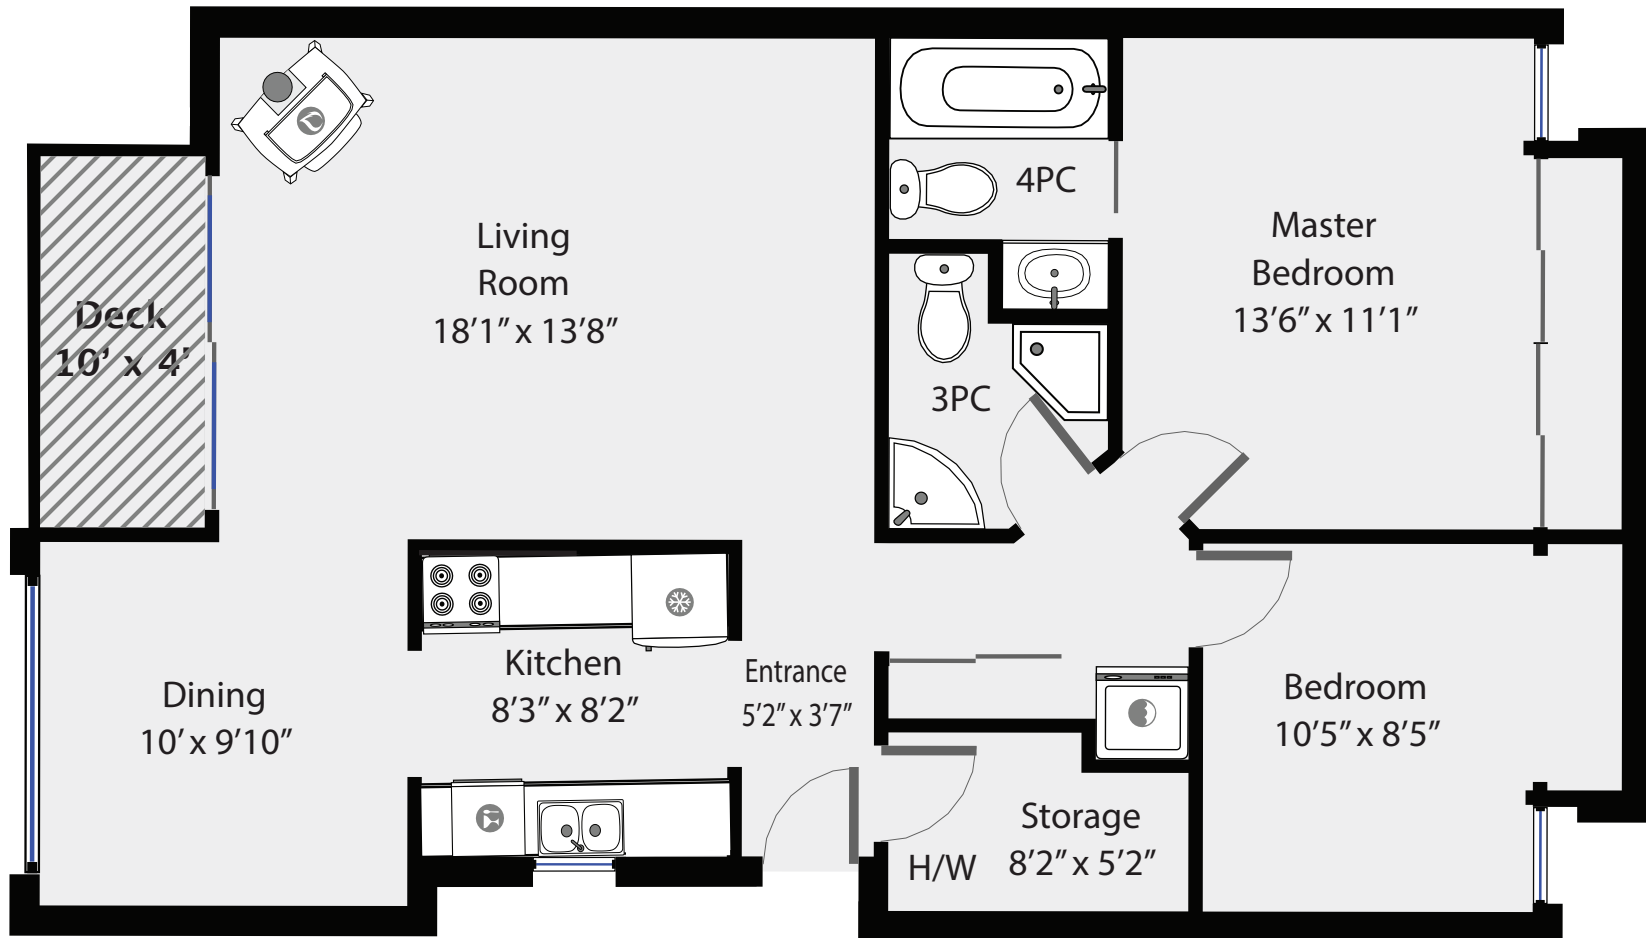

#215 - 205 1st Street

Total Square Footage 962 SQFT

PREPARED FOR

MASON WALKER

Swift Home Tours
250-218-5671

PREPARED FOR EXCLUSIVE USE OF MASON WALKER
MEASUREMENTS ON PLANS ARE INTENDED FOR VISUAL
REFERENCE ONLY AND SHOULD BE VERIFIED.
ALL AREA SQFT TOTALS ARE INCLUSIVE OF EXTERIOR WALLS.
ALL INTERIOR DIMENSIONS ARE FROM INTERIOR WALLS.