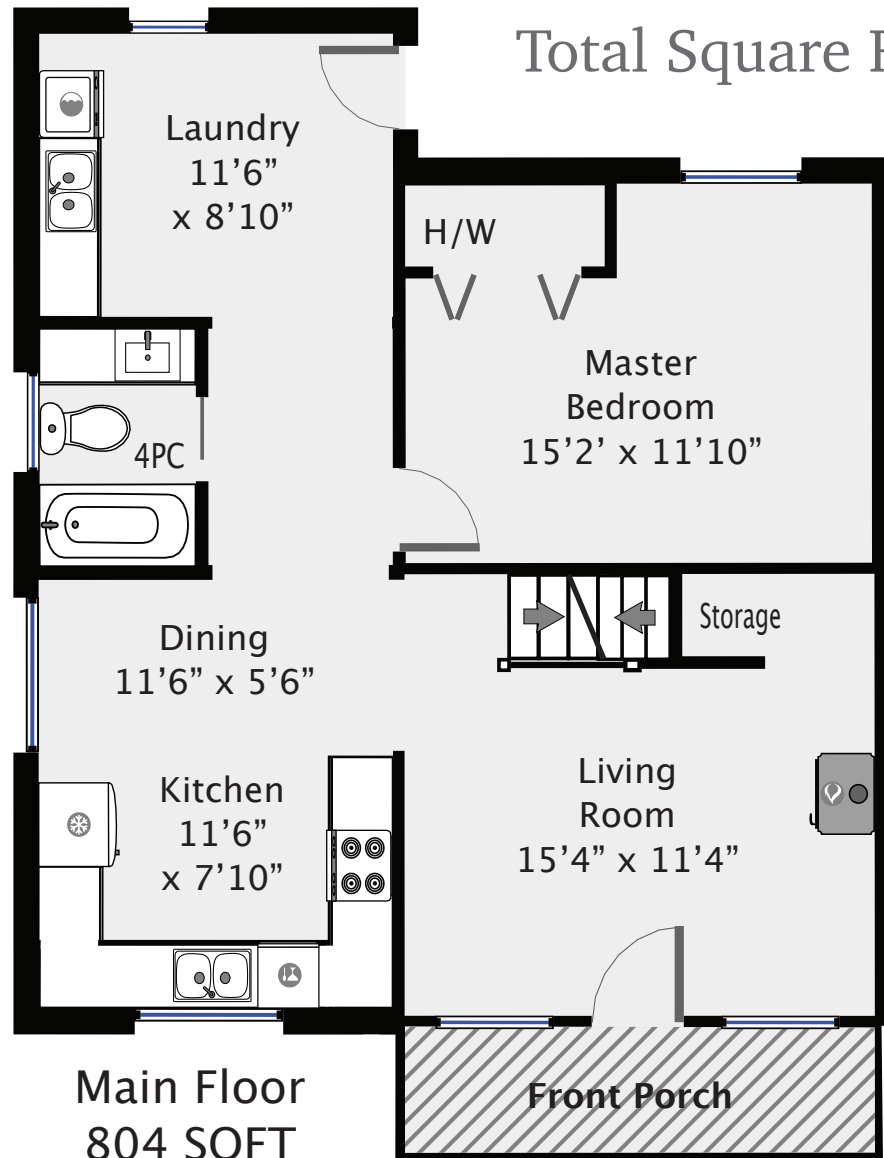

3275 2nd Street

Total Square Footage 1,236 SQFT

Detached
Garage
247 SQFT

Main Floor
804 SQFT

Upper Floor
432 SQFT

PREPARED FOR

MASON WALKER

Swift Home Tours
250-218-5671

PREPARED FOR EXCLUSIVE USE OF MASON WALKER
MEASUREMENTS ON PLANS ARE INTENDED FOR VISUAL
REFERENCE ONLY AND SHOULD BE VERIFIED.
ALL AREA SQFT TOTALS ARE INCLUSIVE OF EXTERIOR WALLS.
ALL INTERIOR DIMENSIONS ARE FROM INTERIOR WALLS.