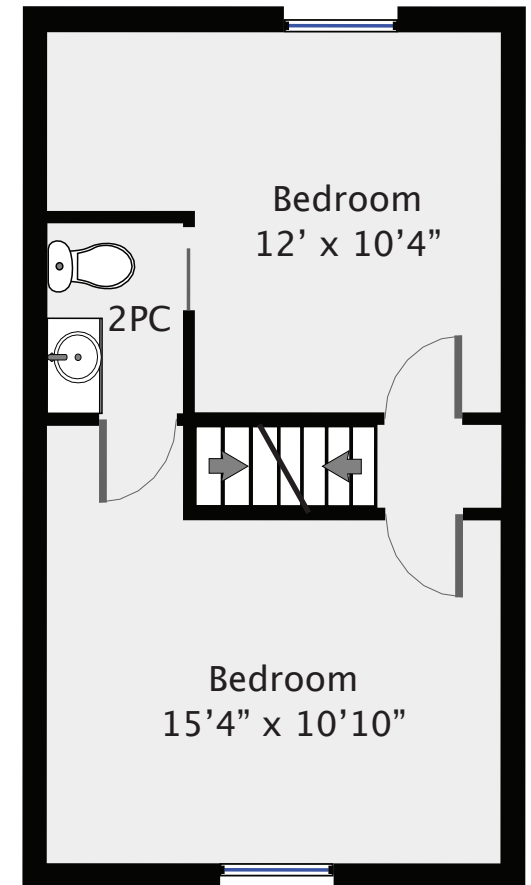

3275 2nd Street

Total Square Footage 1,236 SQFT

Detached
Garage
247 SQFT

Main Floor
804 SQFT

Upper Floor
432 SQFT

PREPARED FOR

MASON WALKER

Swift Home Tours
250-218-5671

PREPARED FOR EXCLUSIVE USE OF MASON WALKER
MEASUREMENTS ON PLANS ARE INTENDED FOR VISUAL
REFERENCE ONLY AND SHOULD BE VERIFIED.
ALL AREA SQFT TOTALS ARE INCLUSIVE OF EXTERIOR WALLS.
ALL INTERIOR DIMENSIONS ARE FROM INTERIOR WALLS.