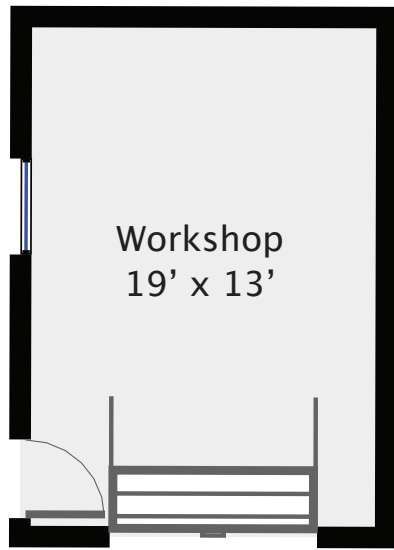

3275 2nd Street

Total Square Footage 1,236 SQFT

Detached
Garage
247 SQFT

Main Floor
804 SQFT

Upper Floor
432 SQFT

PREPARED FOR

MASON WALKER

Swift Home Tours
250-218-5671

PREPARED FOR EXCLUSIVE USE OF MASON WALKER
MEASUREMENTS ON PLANS ARE INTENDED FOR VISUAL
REFERENCE ONLY AND SHOULD BE VERIFIED.
ALL AREA SQFT TOTALS ARE INCLUSIVE OF EXTERIOR WALLS.
ALL INTERIOR DIMENSIONS ARE FROM INTERIOR WALLS.