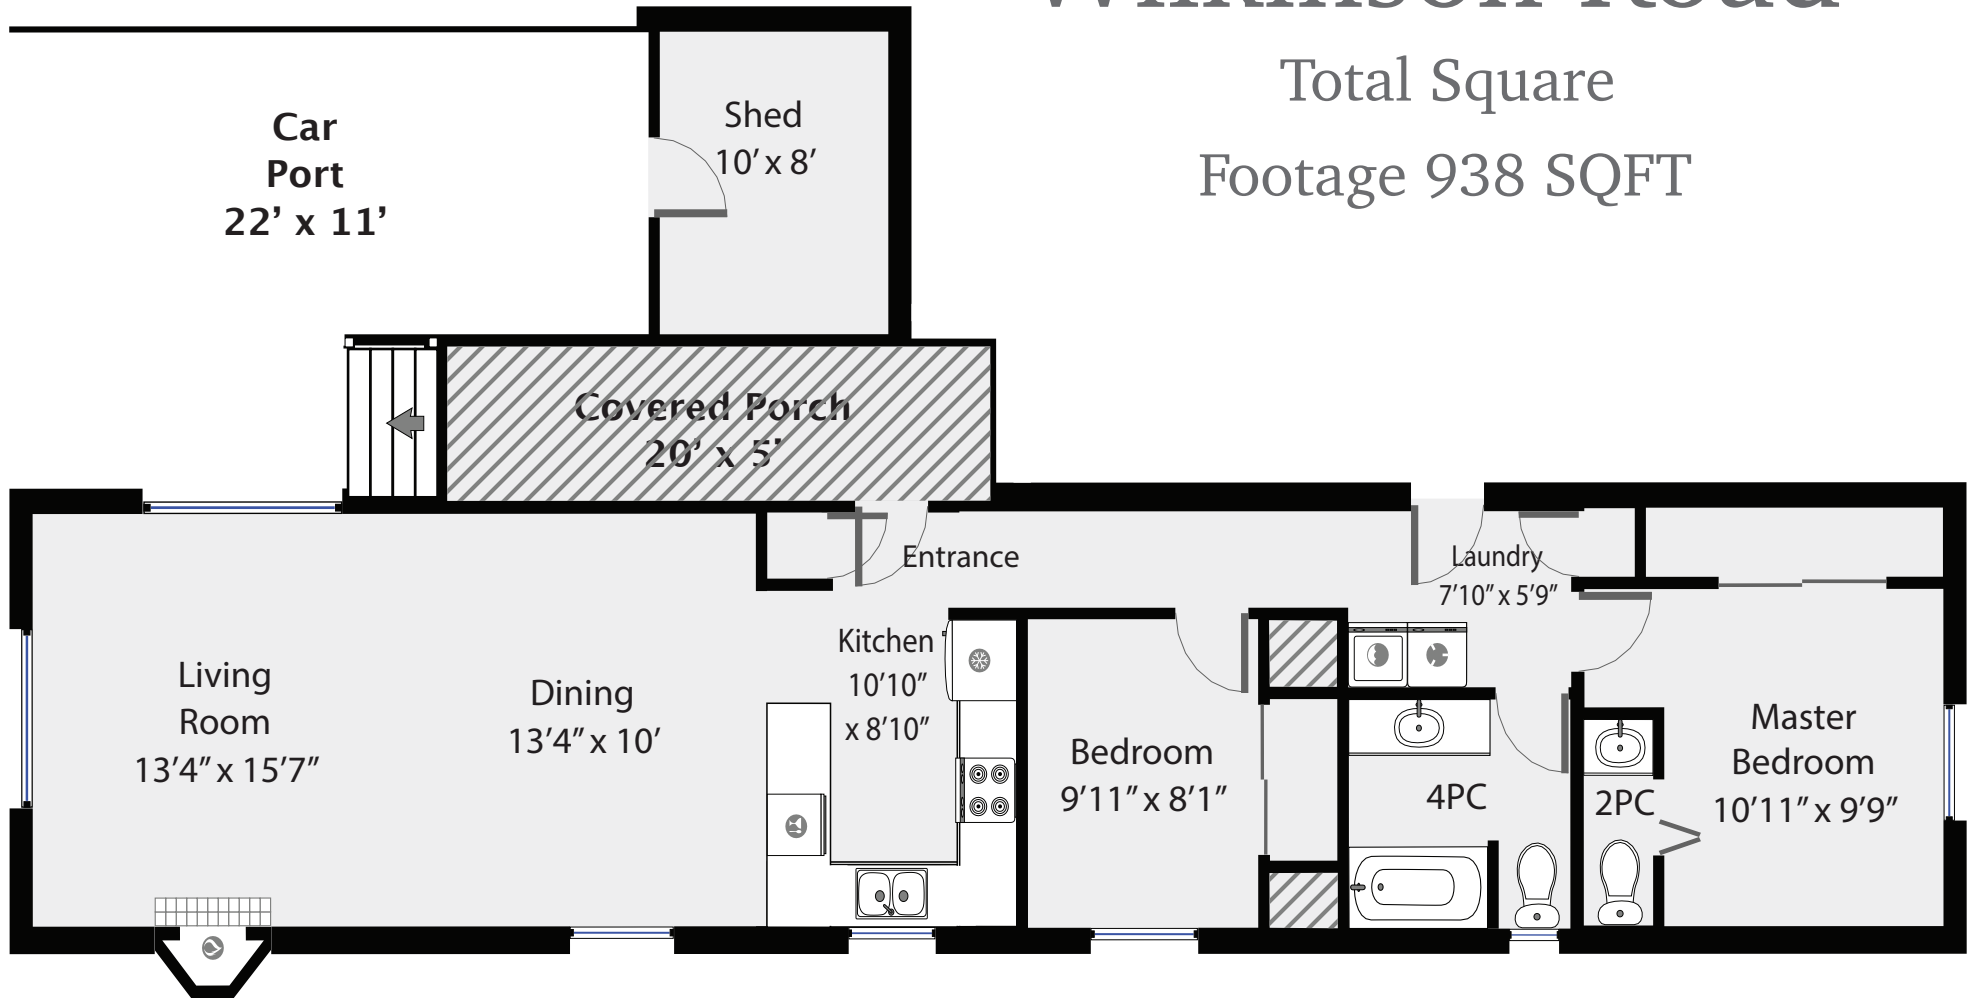

#45-1240

Wilkinson Road

Total Square
Footage 938 SQFT

PREPARED FOR

MASON WALKER

Swift Home Tours
250-218-5671

PREPARED FOR EXCLUSIVE USE OF MASON WALKER
MEASUREMENTS ON PLANS ARE INTENDED FOR VISUAL
REFERENCE ONLY AND SHOULD BE VERIFIED.
ALL AREA SQFT TOTALS ARE INCLUSIVE OF EXTERIOR WALLS.
ALL INTERIOR DIMENSIONS ARE FROM INTERIOR WALLS.