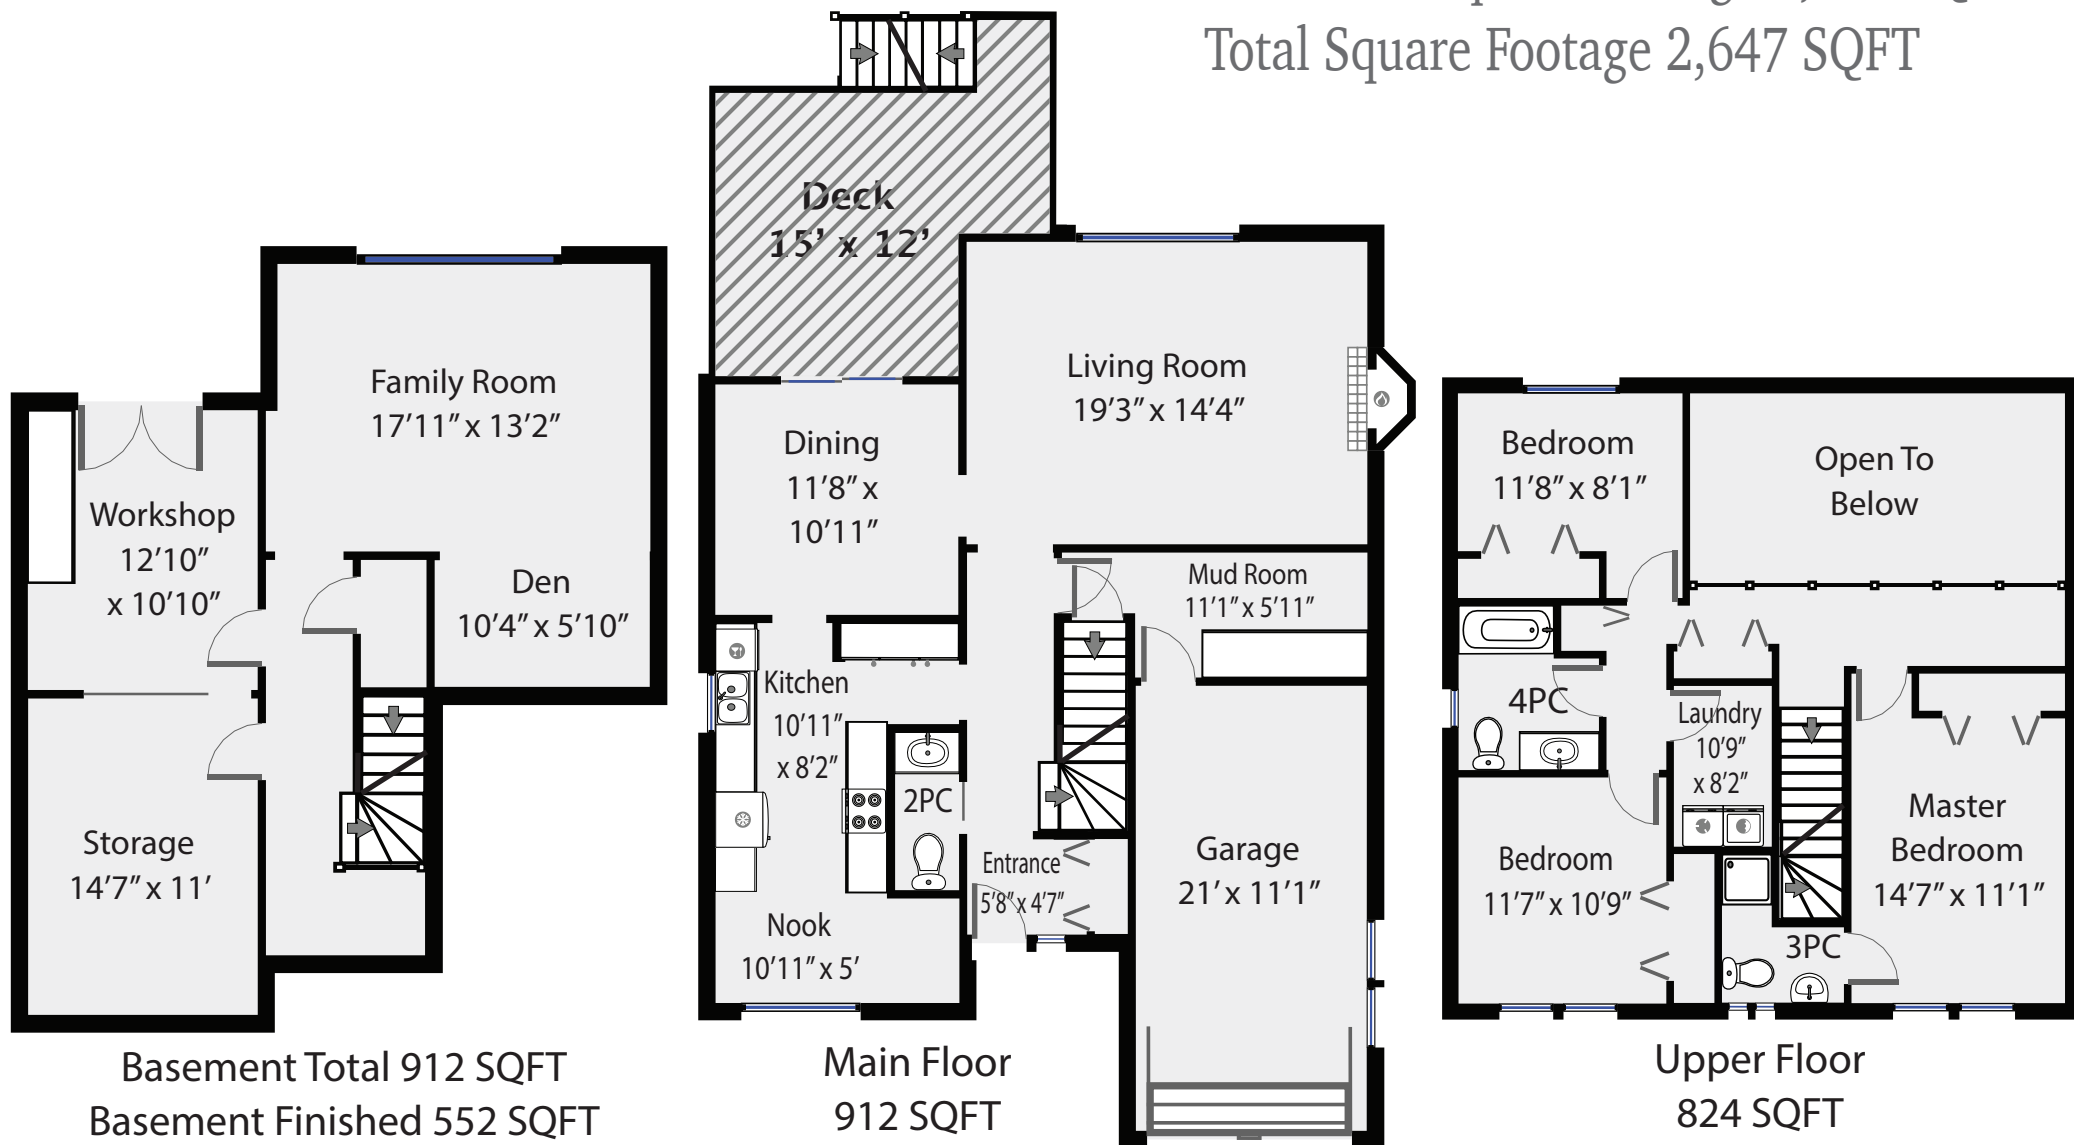

235 Marida Place

Total Finished Square Footage 2,288 SQFT

Total Square Footage 2,647 SQFT

PREPARED FOR

MASON WALKER

Swift Home Tours
250-218-5671

PREPARED FOR EXCLUSIVE USE OF MASON WALKER
MEASUREMENTS ON PLANS ARE INTENDED FOR VISUAL
REFERENCE ONLY AND SHOULD BE VERIFIED.
ALL AREA SQFT TOTALS ARE INCLUSIVE OF EXTERIOR WALLS.
ALL INTERIOR DIMENSIONS ARE FROM INTERIOR WALLS.