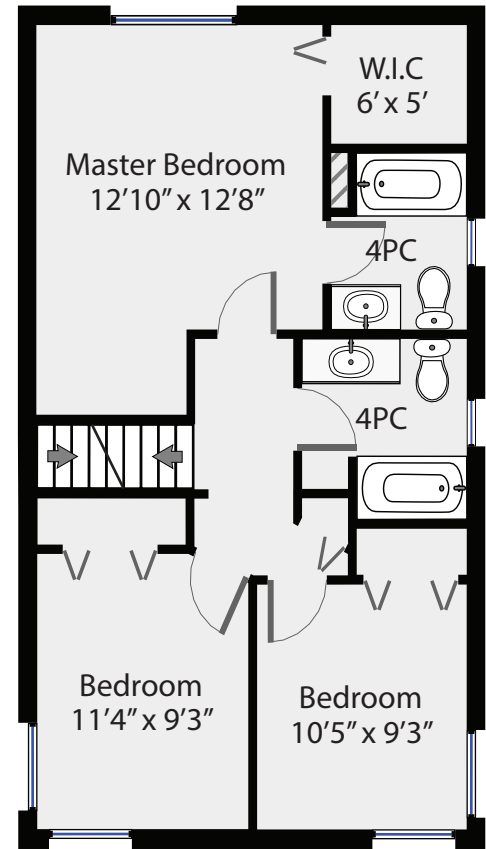

704 Moralee Drive

Total Square Footage
2,190 SQFT

Basement
504 SQFT

Upper Floor 646 SQFT