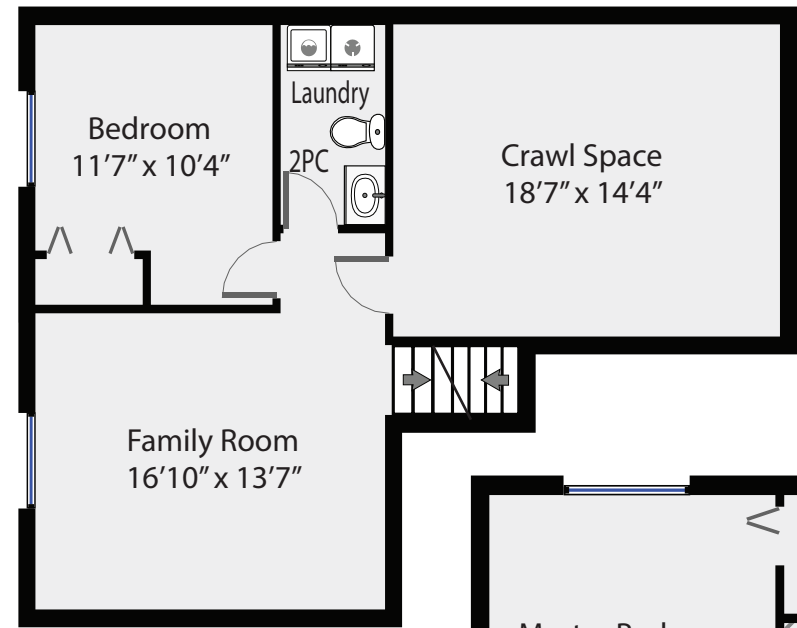

704 Moralee Drive

Total Square Footage
2,190 SQFT

Basement
504 SQFT

Upper Floor 646 SQFT