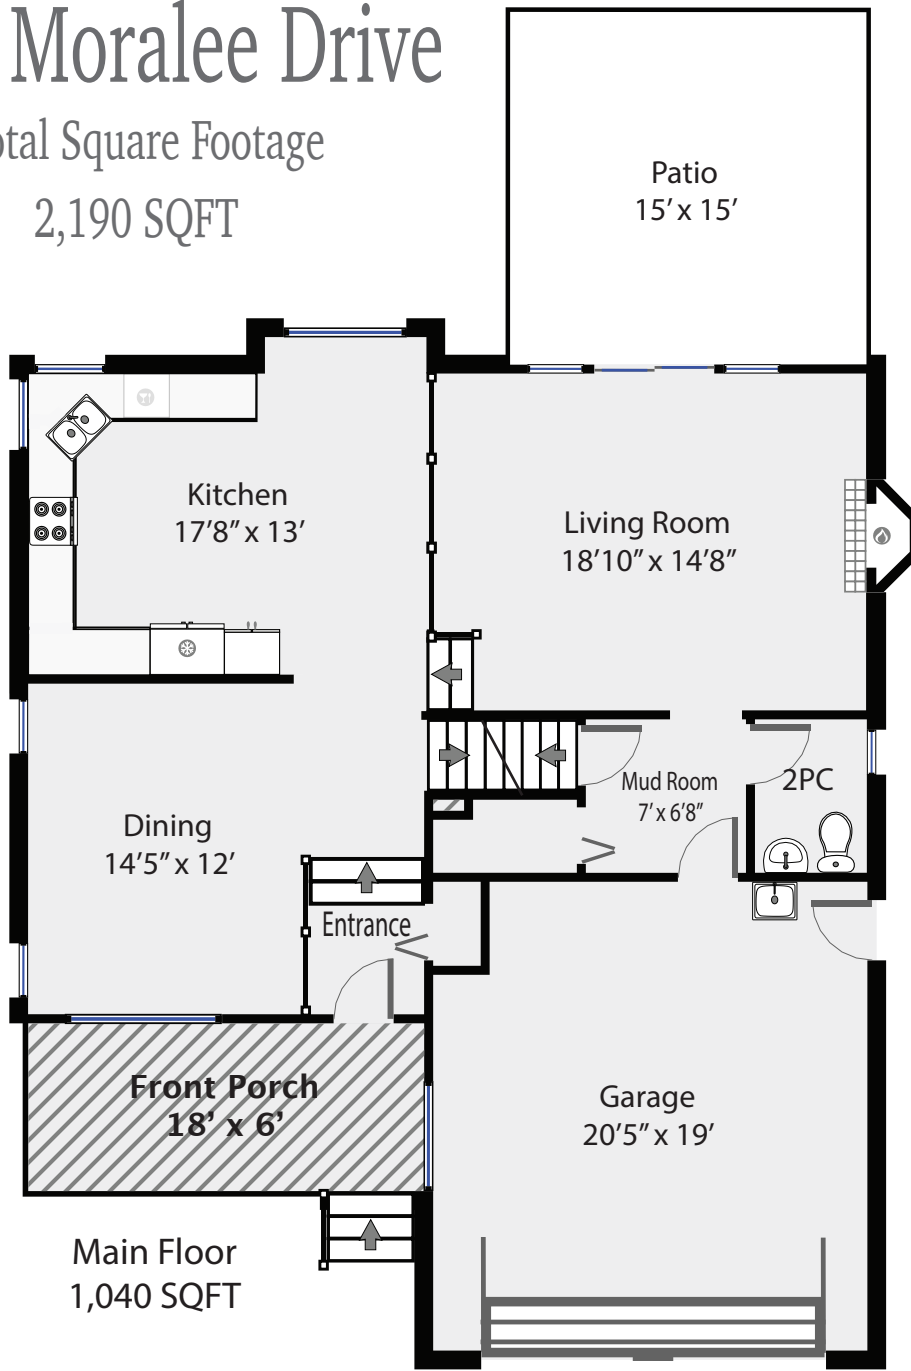

704 Moralee Drive

Total Square Footage
2,190 SQFT

Basement
504 SQFT

Upper Floor 646 SQFT