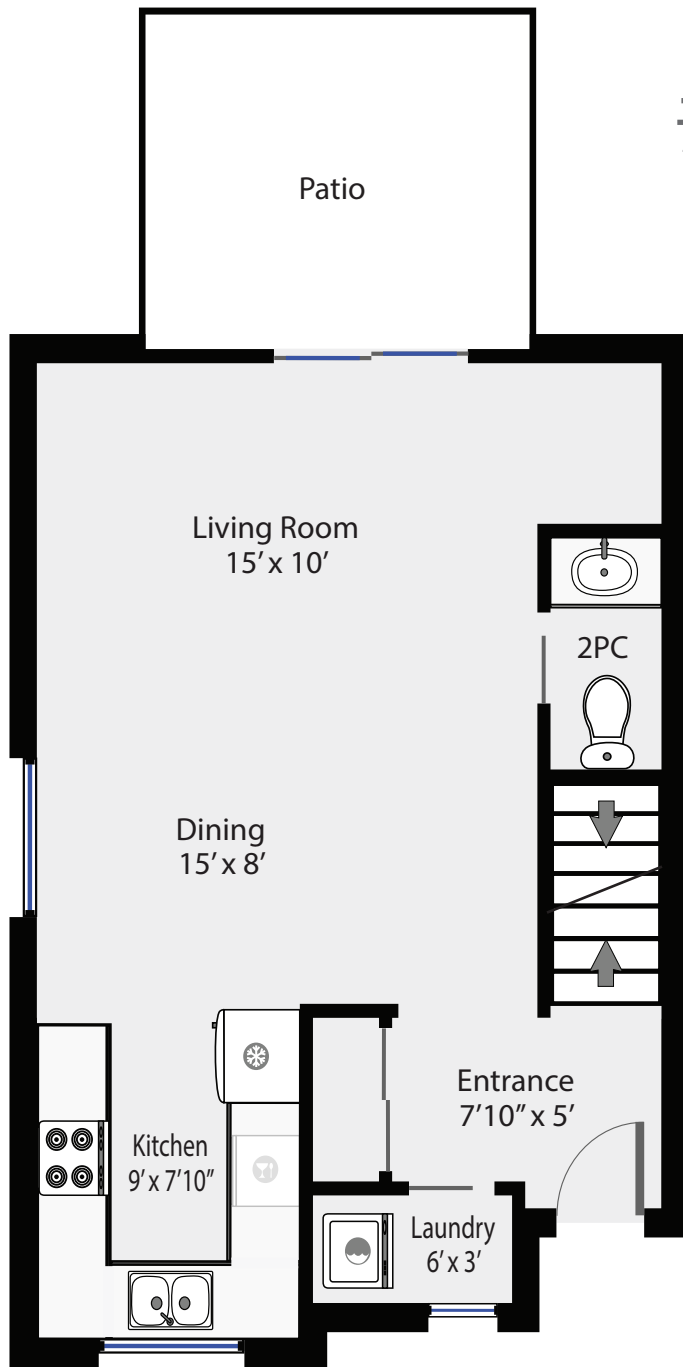

#127-170 Centennial Drive

Total Square Footage 1,100 SQFT

Main Floor 540 SQFT

Upper Floor 560 SQFT