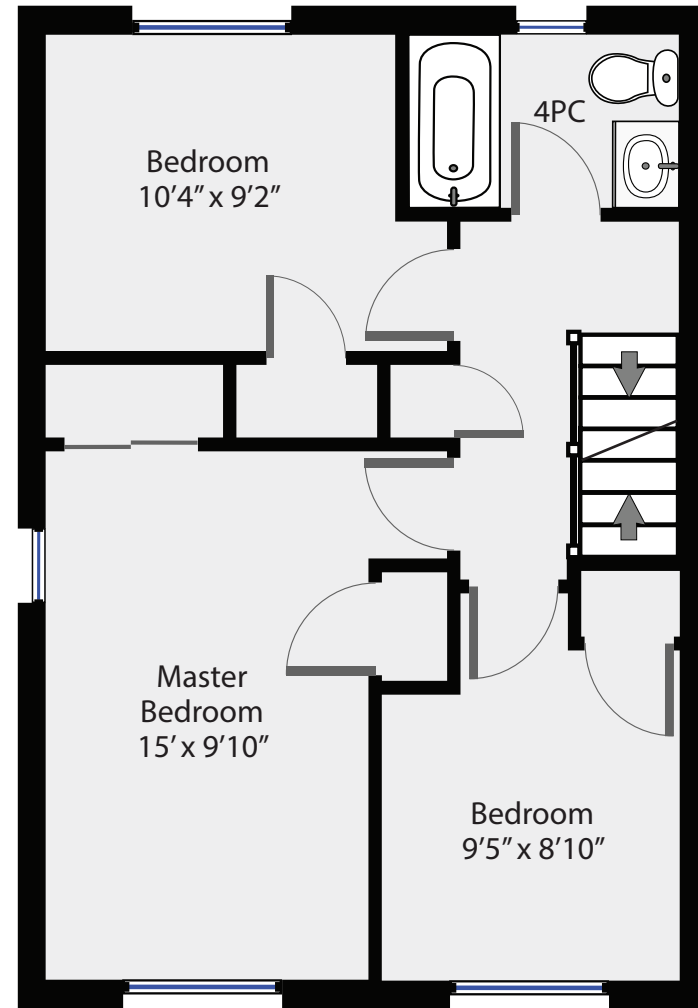

#127-170 Centennial Drive

Total Square Footage 1,100 SQFT

Main Floor 540 SQFT

Upper Floor 560 SQFT