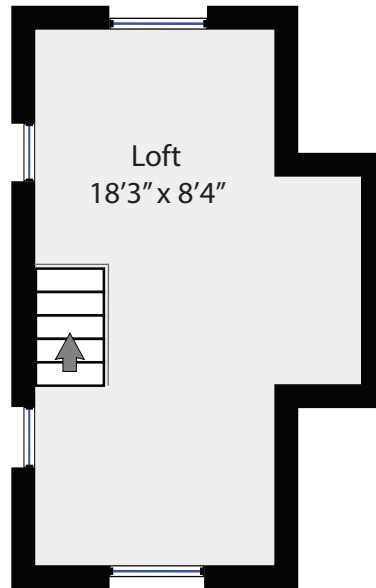

# 2952 Lupton Road 2 Bedroom House

Total Square Footage 1,055 SQFT

Detached Studio  
280 SQFT

2 Bedroom House  
775 SQFT

# 2952 Lupton Road 1 Bedroom House

Total Square Footage 888 SQFT

Cottage  
Main Floor  
130 SQFT

Cottage  
Upper Floor  
182 SQFT

1 Bedroom House  
576 SQFT