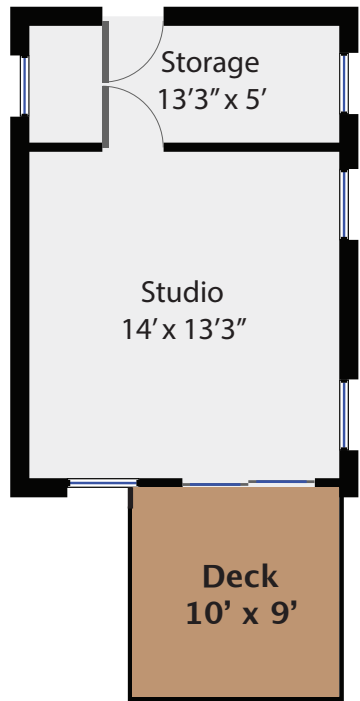

# 2952 Lupton Road 2 Bedroom House

Total Square Footage 1,055 SQFT

Detached Studio  
280 SQFT

2 Bedroom House  
775 SQFT

# 2952 Lupton Road 1 Bedroom House

Total Square Footage 888 SQFT

Cottage  
Main Floor  
130 SQFT

Cottage  
Upper Floor  
182 SQFT

1 Bedroom House  
576 SQFT