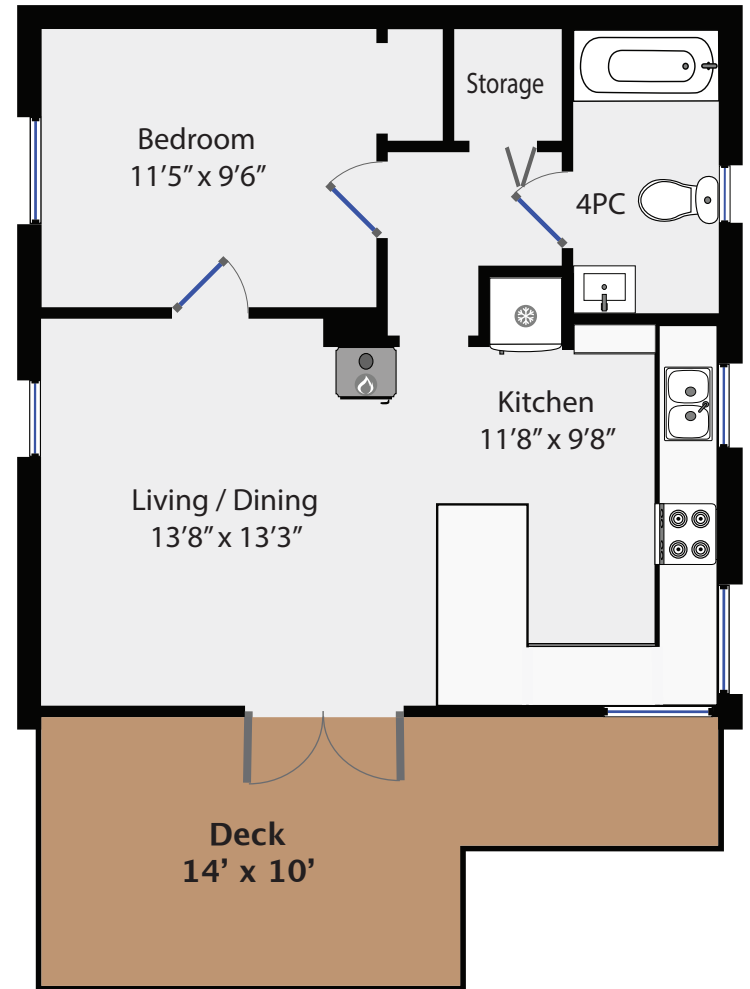

# 2952 Lupton Road 2 Bedroom House

Total Square Footage 1,055 SQFT

Detached Studio  
280 SQFT

2 Bedroom House  
775 SQFT

# 2952 Lupton Road 1 Bedroom House

Total Square Footage 888 SQFT

Cottage  
Main Floor  
130 SQFT

Cottage  
Upper Floor  
182 SQFT

1 Bedroom House  
576 SQFT