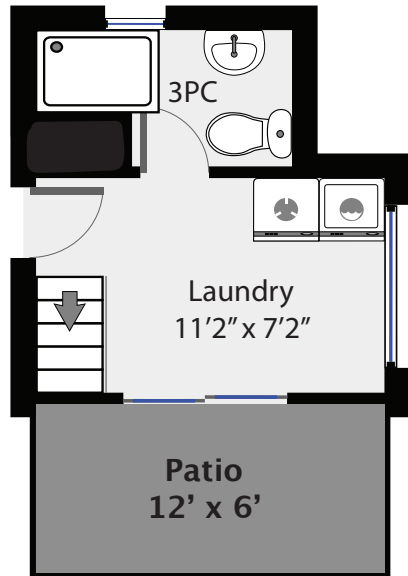

# 2952 Lupton Road 2 Bedroom House

Total Square Footage 1,055 SQFT

Detached Studio  
280 SQFT

2 Bedroom House  
775 SQFT

# 2952 Lupton Road 1 Bedroom House

Total Square Footage 888 SQFT

Cottage  
Main Floor  
130 SQFT

Cottage  
Upper Floor  
182 SQFT

1 Bedroom House  
576 SQFT