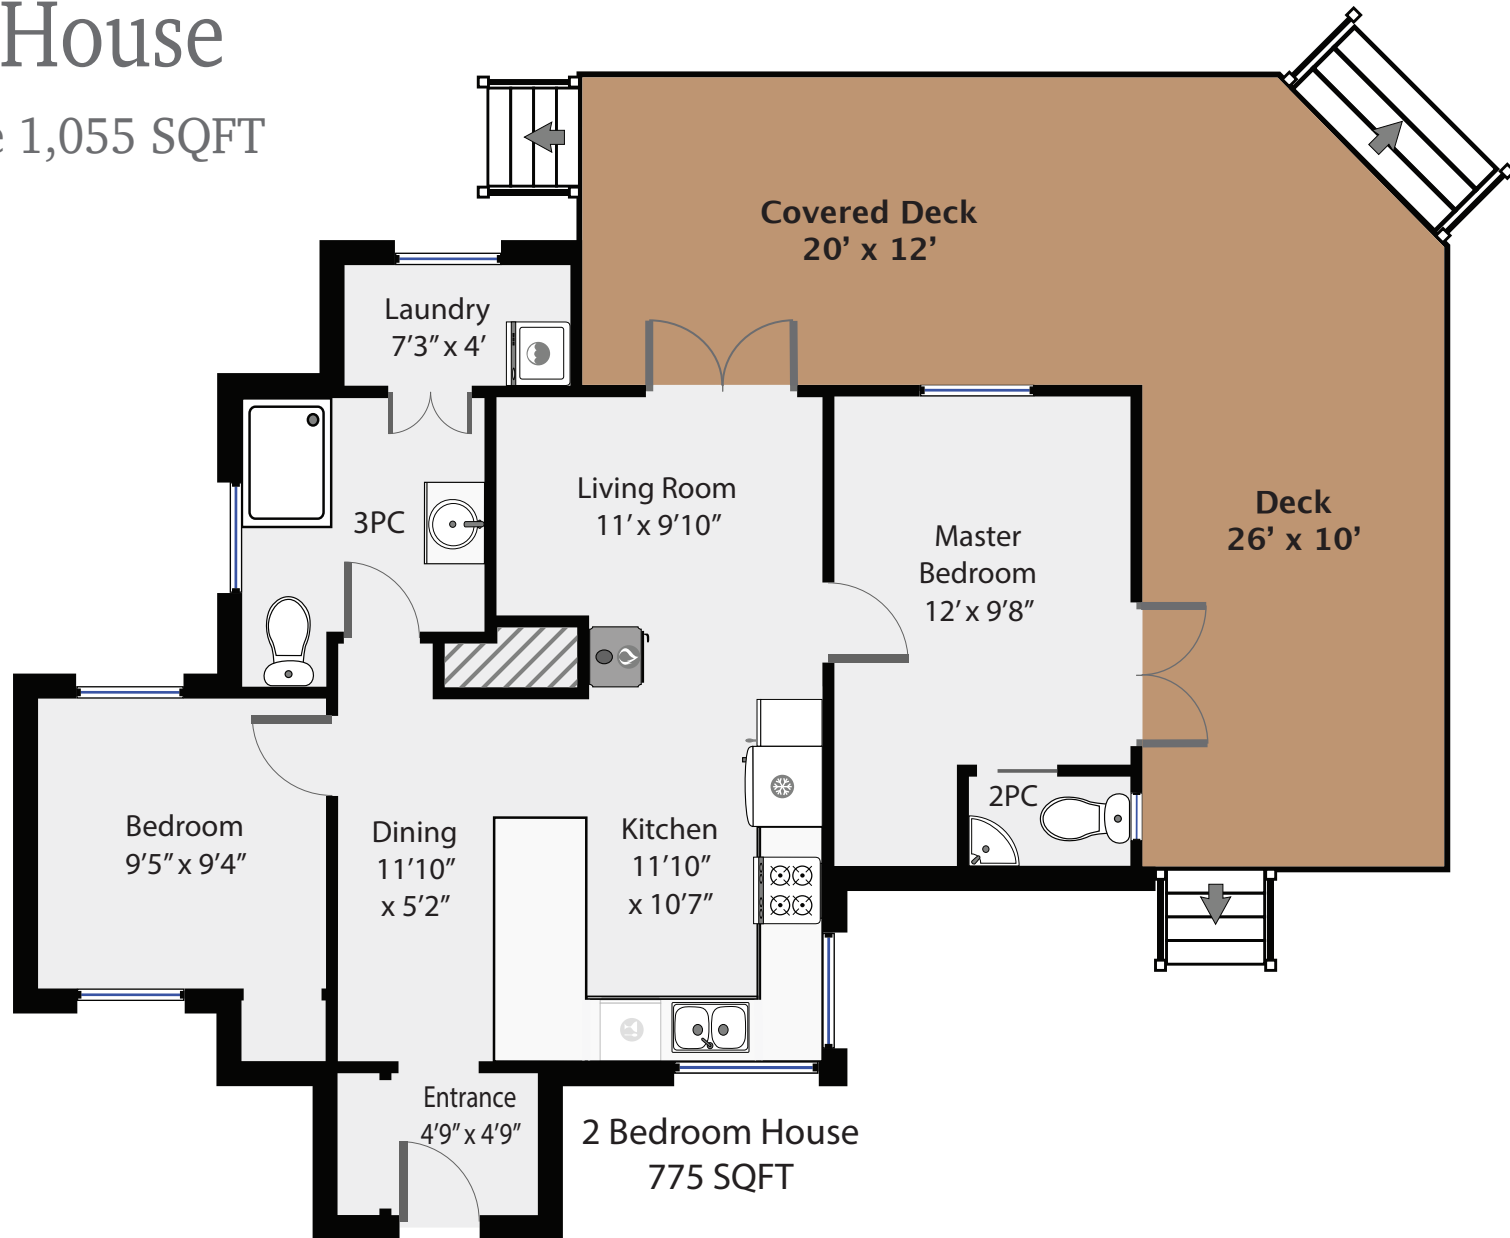

# 2952 Lupton Road 2 Bedroom House

Total Square Footage 1,055 SQFT

Detached Studio  
280 SQFT

2 Bedroom House  
775 SQFT

# 2952 Lupton Road 1 Bedroom House

Total Square Footage 888 SQFT

Cottage  
Main Floor  
130 SQFT

Cottage  
Upper Floor  
182 SQFT

1 Bedroom House  
576 SQFT