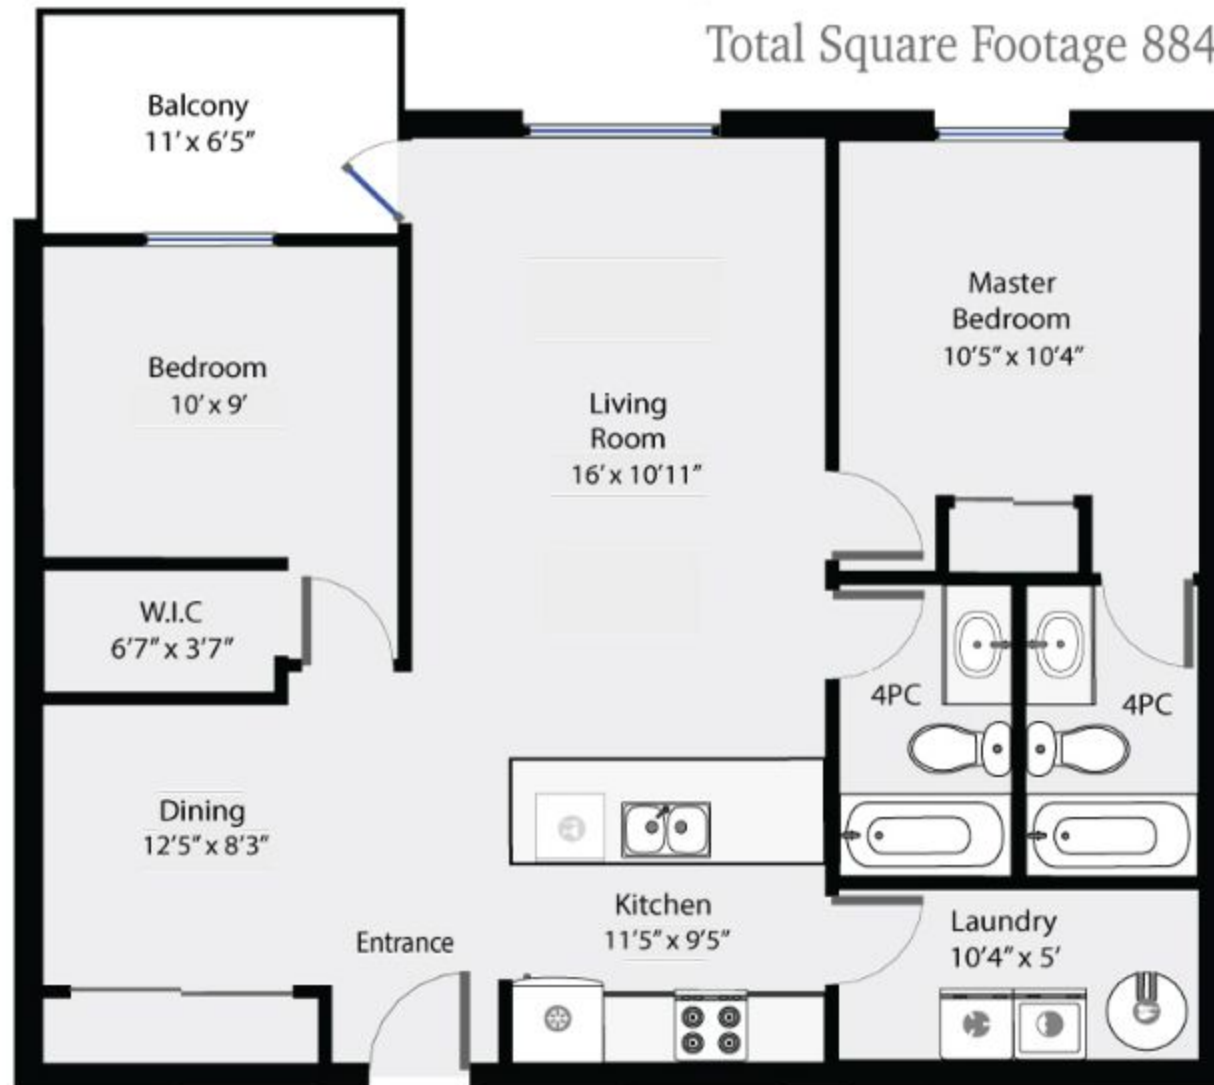

Unit 215 1944 Riverside Lane

Total Square Footage 884 SQFT

measurements are approximate and should be verified if important

All measurements to be verified by purchaser if important. Measurements on plans are intended for visual reference only and should be verified if important. All Area square footage totals are inclusive of exterior walls. All interior dimensions are from interior walls.