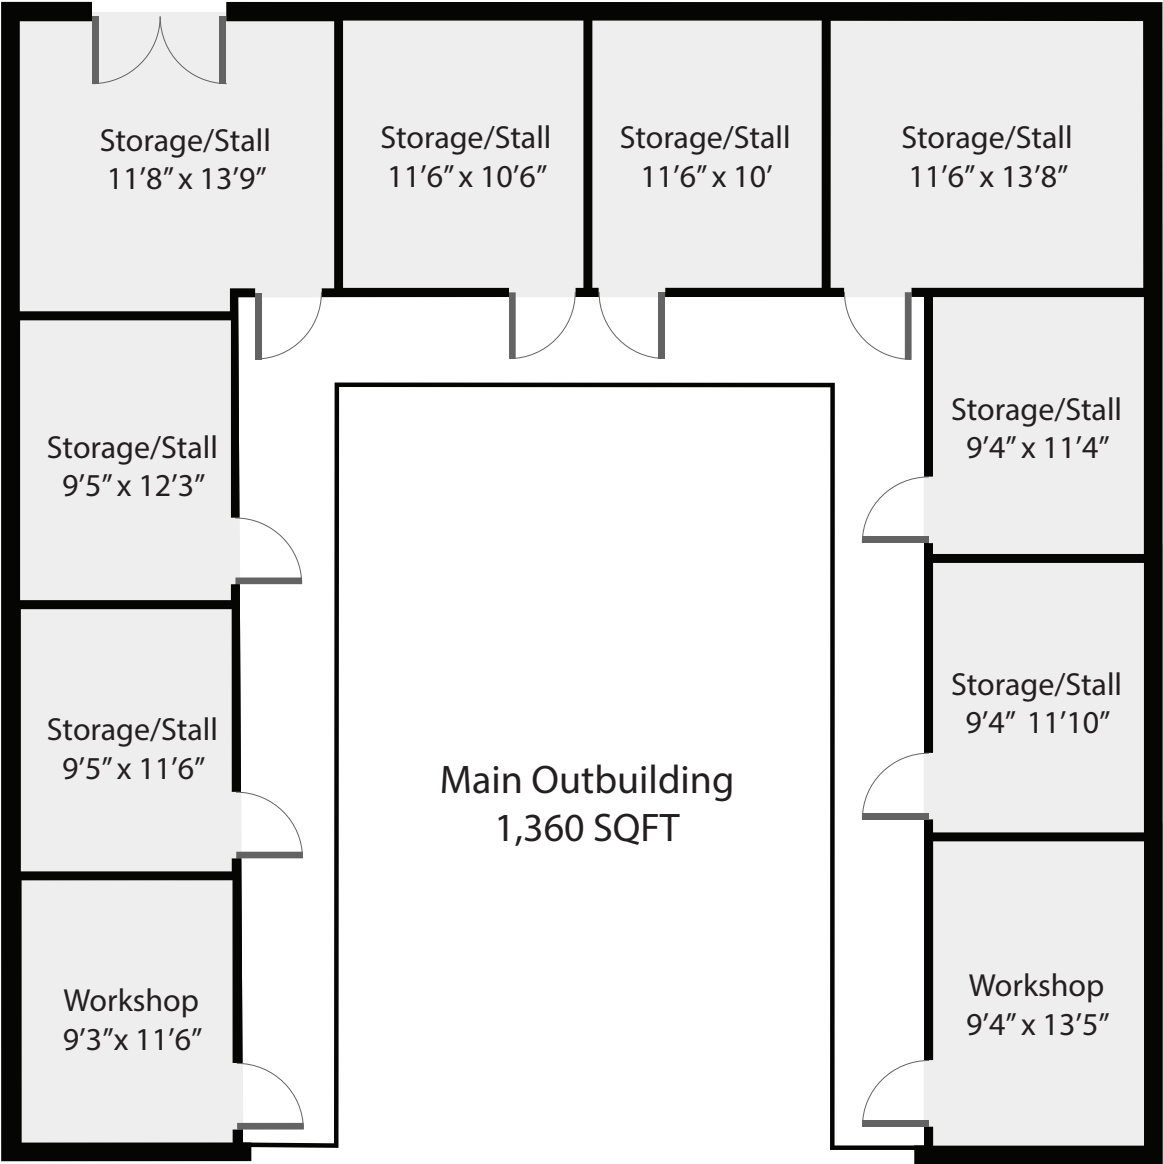

6508 Rennie Road Outbuildings

Total Square
Footage 1,456 SQFT

Studio / Storage
96 SQFT