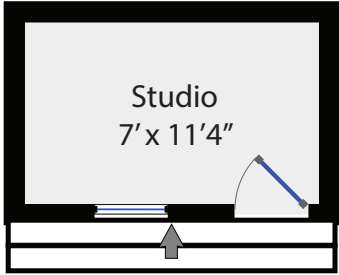

6508 Rennie Road Outbuildings

Total Square
Footage 1,456 SQFT

Studio / Storage
96 SQFT