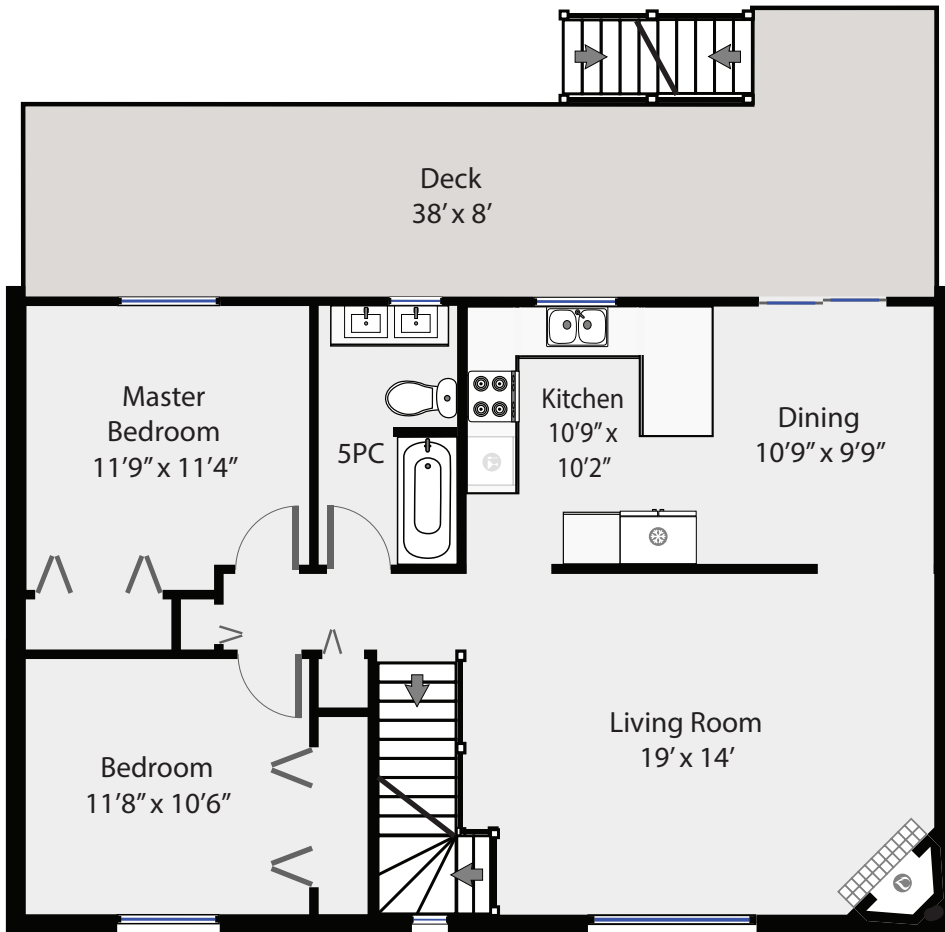

1978 Pridy Road

Total Square Footage 1,976 SQFT

Upper Floor 988 SQFT

Workshop 768 SQFT

Ground Floor 988 SQFT

All measurements to be verified by purchaser if important. Measurements on plans are intended for visual reference only and should be verified if important. All Area square footage totals are inclusive of exterior walls. All interior dimensions are from interior walls.