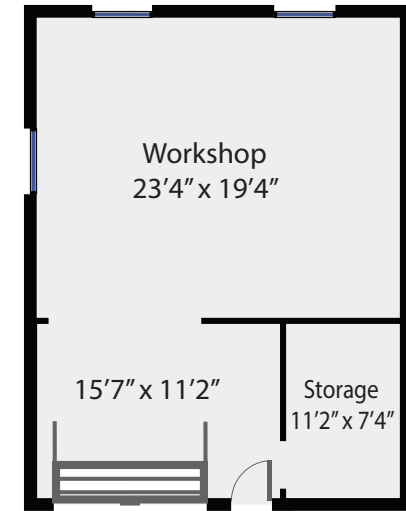

1978 Pridy Road

Total Square Footage 1,976 SQFT

Upper Floor 988 SQFT

Workshop 768 SQFT

Ground Floor 988 SQFT

All measurements to be verified by purchaser if important. Measurements on plans are intended for visual reference only and should be verified if important. All Area square footage totals are inclusive of exterior walls. All interior dimensions are from interior walls.