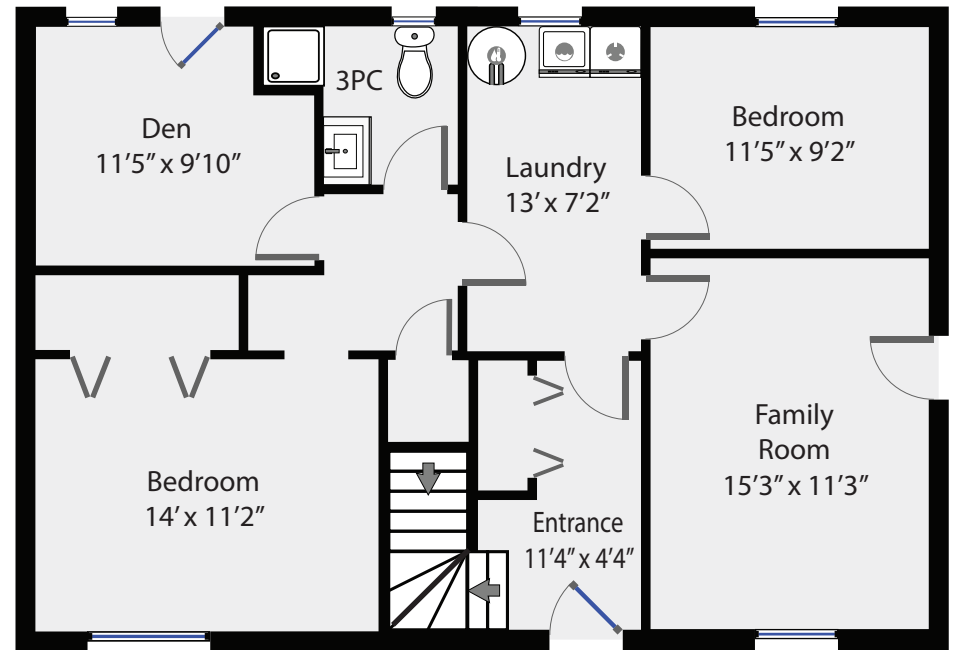

1978 Pridy Road

Total Square Footage 1,976 SQFT

Upper Floor 988 SQFT

Workshop 768 SQFT

Ground Floor 988 SQFT

All measurements to be verified by purchaser if important. Measurements on plans are intended for visual reference only and should be verified if important. All Area square footage totals are inclusive of exterior walls. All interior dimensions are from interior walls.