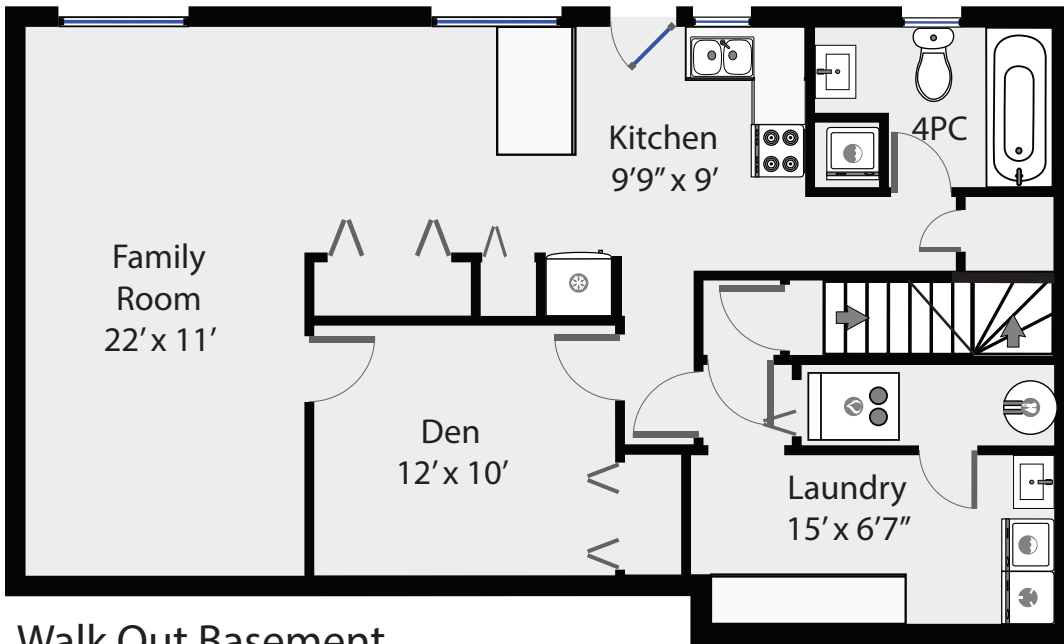

# 1556 Schjelderup Place

Total Square Footage 2,180 SQFT

Walk Out Basement  
1,090 SQFT

Main Floor 1,090 SQFT