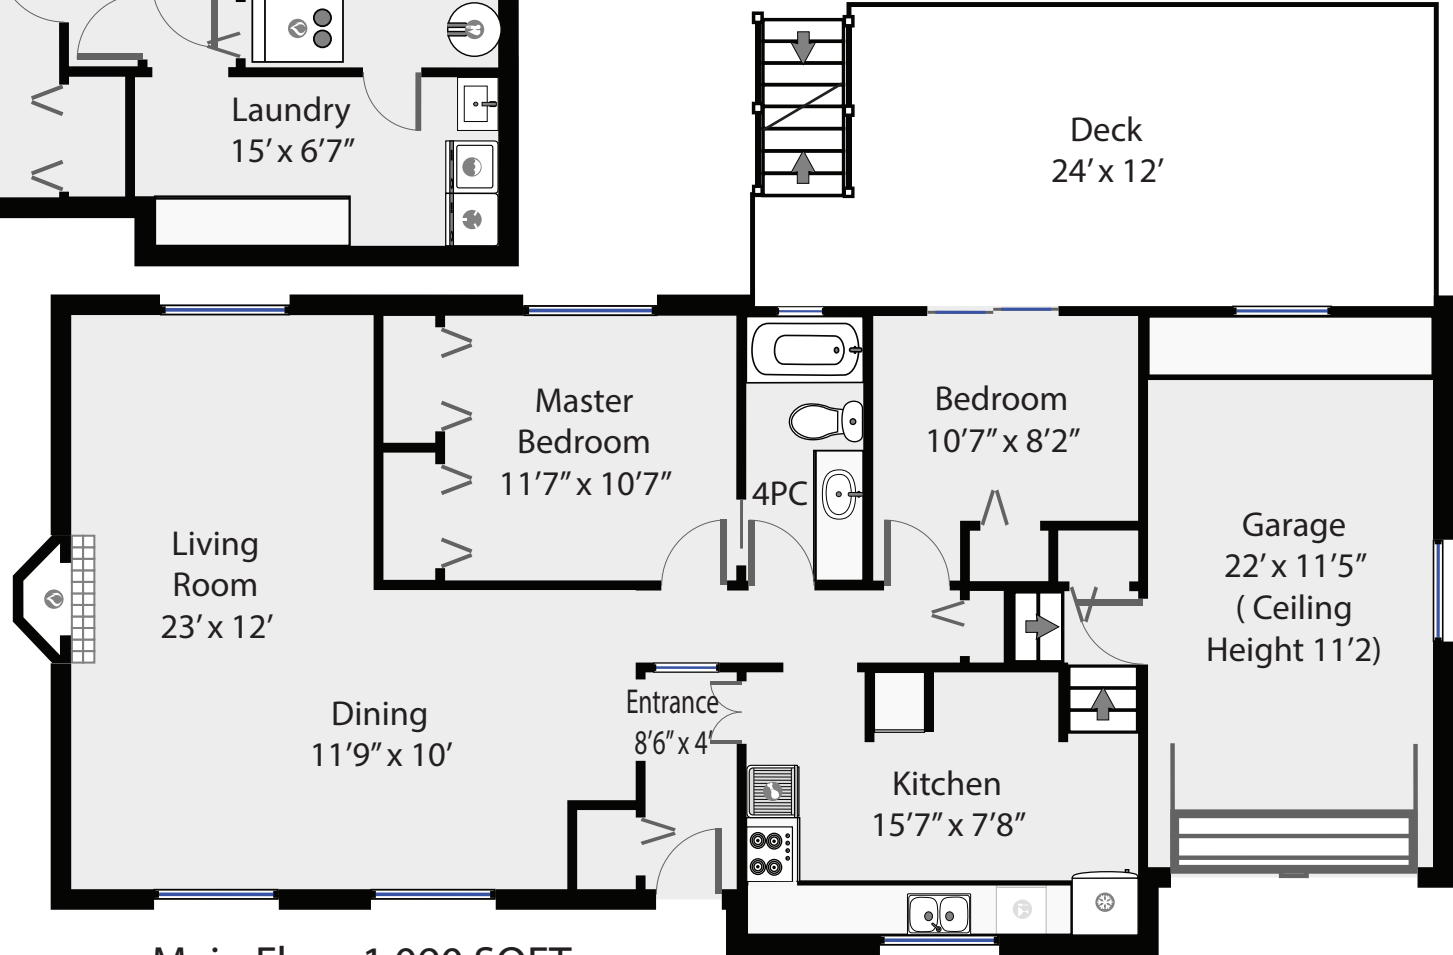

# 1556 Schjelderup Place

Total Square Footage 2,180 SQFT

Walk Out Basement  
1,090 SQFT

Main Floor 1,090 SQFT