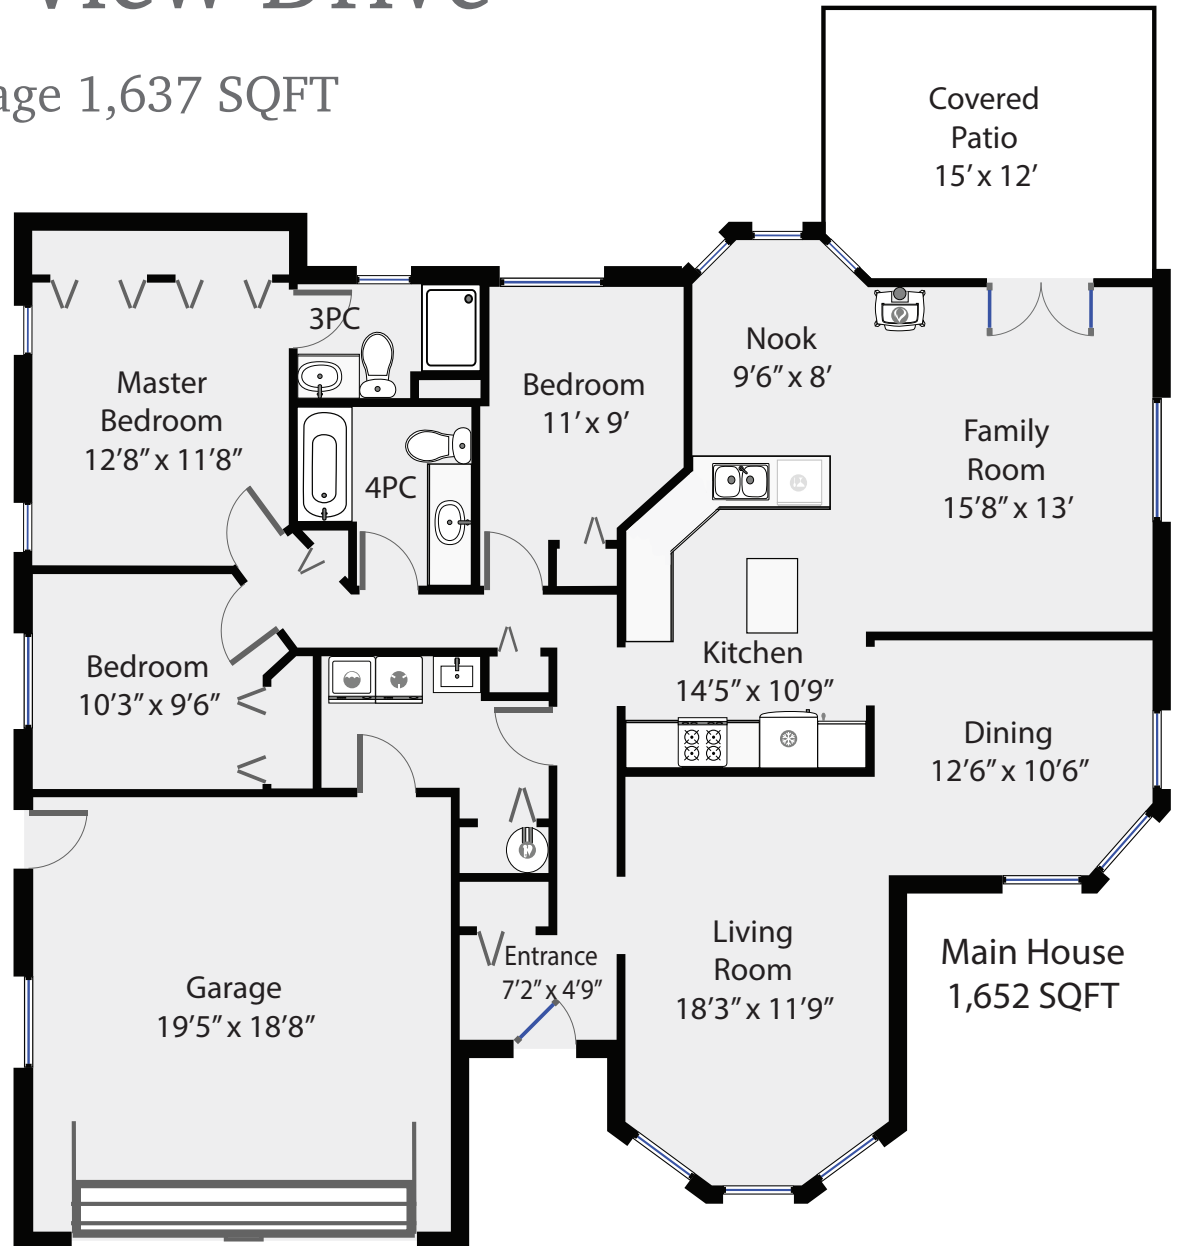

1963 Valley View Drive

Total Square Footage 1,637 SQFT

Detached Garage
23'8" x 18'9"

Detached Garage
500 SQFT

Covered
Patio
15' x 12'

Nook
9'6" x 8'

Master
Bedroom
12'8" x 11'8"

Bedroom
11' x 9'

Family
Room
15'8" x 13'

Bedroom
10'3" x 9'6"

Kitchen
14'5" x 10'9"

Dining
12'6" x 10'6"

Garage
19'5" x 18'8"

Entrance
7'2" x 4'9"

Living
Room
18'3" x 11'9"

Main House
1,652 SQFT