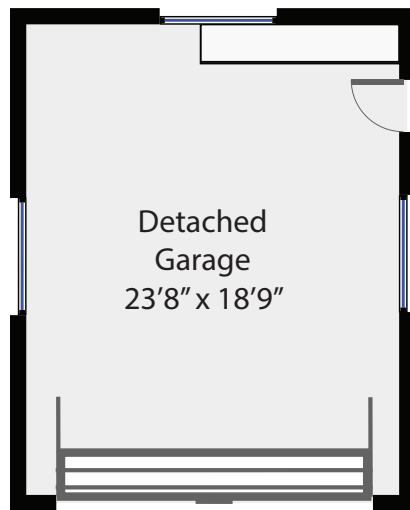

1963 Valley View Drive

Total Square Footage 1,637 SQFT

Detached Garage
23'8" x 18'9"

Detached Garage
500 SQFT

Covered
Patio
15' x 12'

Nook
9'6" x 8'

Master
Bedroom
12'8" x 11'8"

Bedroom
11' x 9'

Family
Room
15'8" x 13'

Bedroom
10'3" x 9'6"

Kitchen
14'5" x 10'9"

Dining
12'6" x 10'6"

Garage
19'5" x 18'8"

Entrance
7'2" x 4'9"

Living
Room
18'3" x 11'9"

Main House
1,652 SQFT