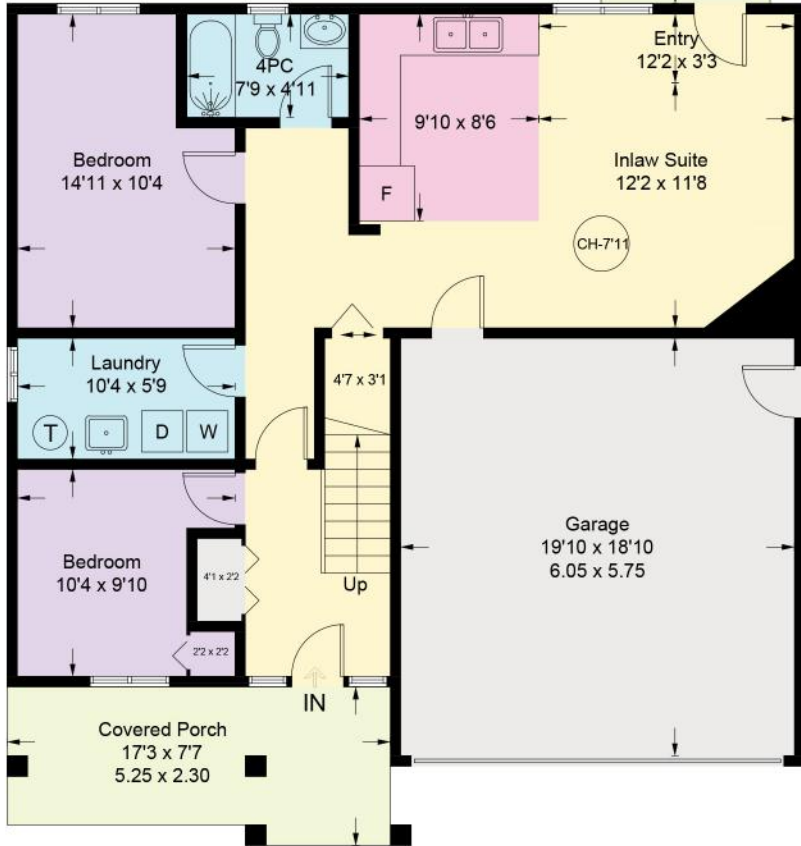

**Inlaw Suite - Lower Floor - 696 sq ft**

**Lower Floor - 215 sq ft**

**Main Floor - 1198 sq ft**

2377 Walbran Drive	Floor	AREA (Sq. Ft.)		
		Finished	Unfinished	Garage
Floor Area is calculated including the external walls (GEA). All measurements are approximate and the plan is for layout guidance only. Buyers should verify all measurements.	Lower	215	0	392
	Inlaw Suite - Lower	696	0	0
	Main	1198	0	0
	Total	2109	0	392