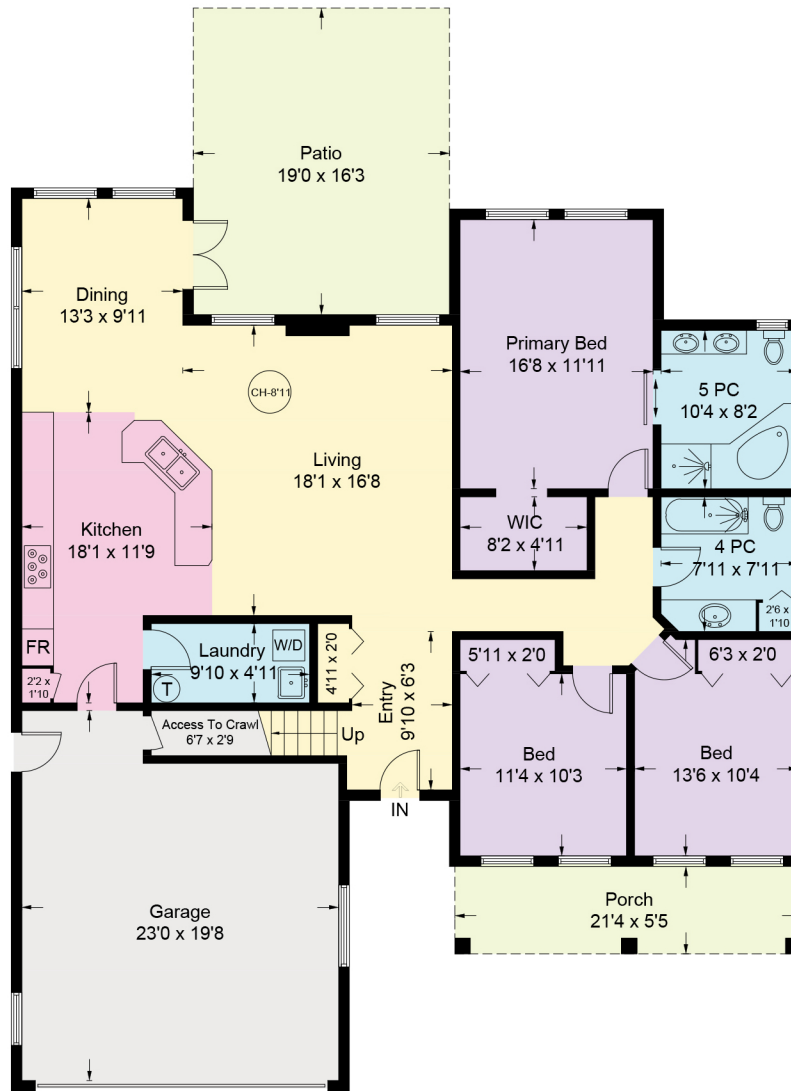

Upper Floor - 339 sq ft

Main Floor - 1687 sq ft

## 649 Expedito Place

Floor Area is calculated including the external walls (GEA).  
All measurements are approximate and the plan is for layout guidance only. Buyers should verify all measurements.

| Floor | AREA (Sq. Ft.) |            |        |
|-------|----------------|------------|--------|
|       | Finished       | Unfinished | Garage |
| Main  | 1687           | 0          | 452    |
| Upper | 339            | 0          | 0      |
| Total | 2026           | 0          | 452    |